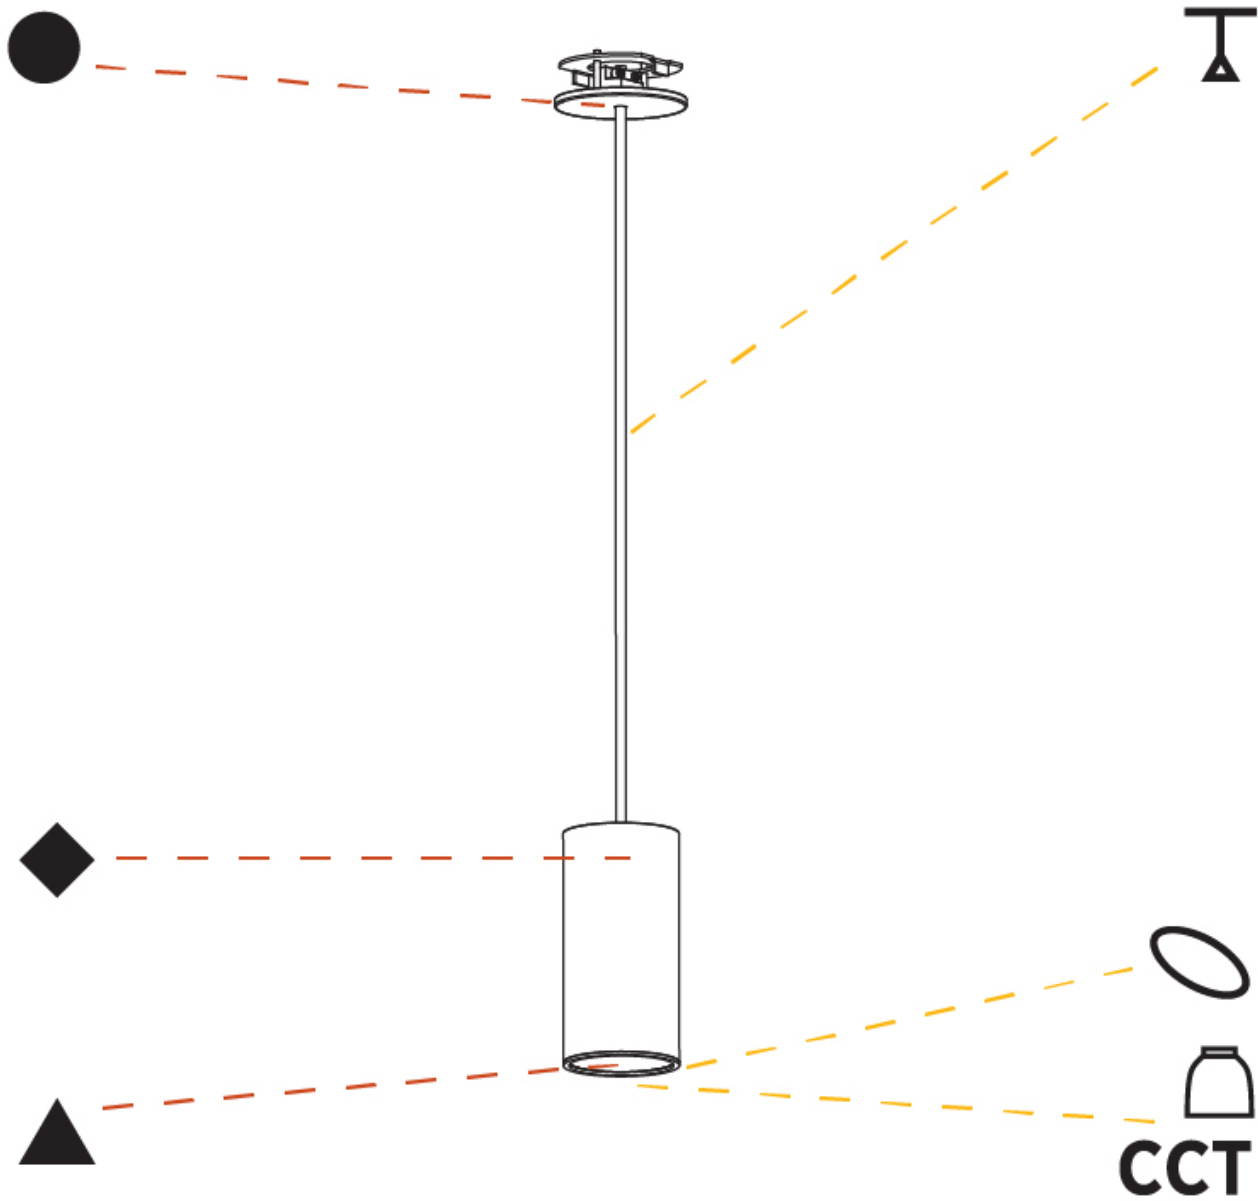

GENERAL

Series: Hangover
Subseries: Hangover Monopoint Recessed Canopy
Brand: Prolicht
Division: Architectural
Mounting Type: Suspension
Mounting Location: Ceiling
Subcategory: Pendant

PHYSICAL

Shape: Cylinder
Diameter (mm): 75
Diameter (in): 2 ¹⁵ / ₁₆
Height (mm): 150
Height (in): 5 ⁷ / ₈
Max. Overall Height (mm): 2150
Max. Overall Height (in): 84 ⁵ / ₈
Light Distribution: Direct
Diffuser: Shine Ring 0-6
Fixture Finish: SSR / BKV / CWI / CRY / HAB / UFT / ITA / RUA / FTG / MYG / LOD / PUS / FRO / FUP / KIA / POP / BLS / SPG / MEY / GOH / GUM / CHC / COM / ABZ / JAG / OBR / MOS / ROR
Fixture Material: Aluminum
Cable Details: 2000mm / 6000mm Cable in White / Black / Orange / Red
Cut-out Measurements: 68mm / 2 11/16"

OPTICAL

Reflector: 18 / 36 / 52

RATINGS AND CERTIFICATIONS

Certified By: Certified for North American Standards
IP rating: IP20

HANGOVER MONOPOINT RECESSED CANOPY SUSPENSION

A300156-

PROJECT	_____
TYPE	_____
SPECIFIER	_____
QUANTITY	_____
DATE	_____

GENERAL

Series: Hangover
Subseries: Hangover Monopoint Surface Canopy
Brand: Prolicht
Division: Architectural
Mounting Type: Suspension
Mounting Location: Ceiling
Subcategory: Pendant

PHYSICAL

Shape: Cylinder
Diameter (mm): 75
Diameter (in): 2 ¹⁵ / ₁₆
Height (mm): 150
Height (in): 5 ⁷ / ₈
Max. Overall Height (mm): 2150
Max. Overall Height (in): 84 ⁵ / ₈
Light Distribution: Direct
Diffuser: Shine Ring 0-6
Fixture Finish: SSR / BKV / CWI / CRY / HAB / UFT / ITA / RUA / FTG / MYG / LOD / PUS / FRO / FUP / KIA / POP / BLS / SPG / MEY / GOH / GUM / CHC / COM / ABZ / JAG / OBR / MOS / ROR
Fixture Material: Aluminum
Cable Details: 2000mm / 6000mm Cable in White / Black / Orange / Red